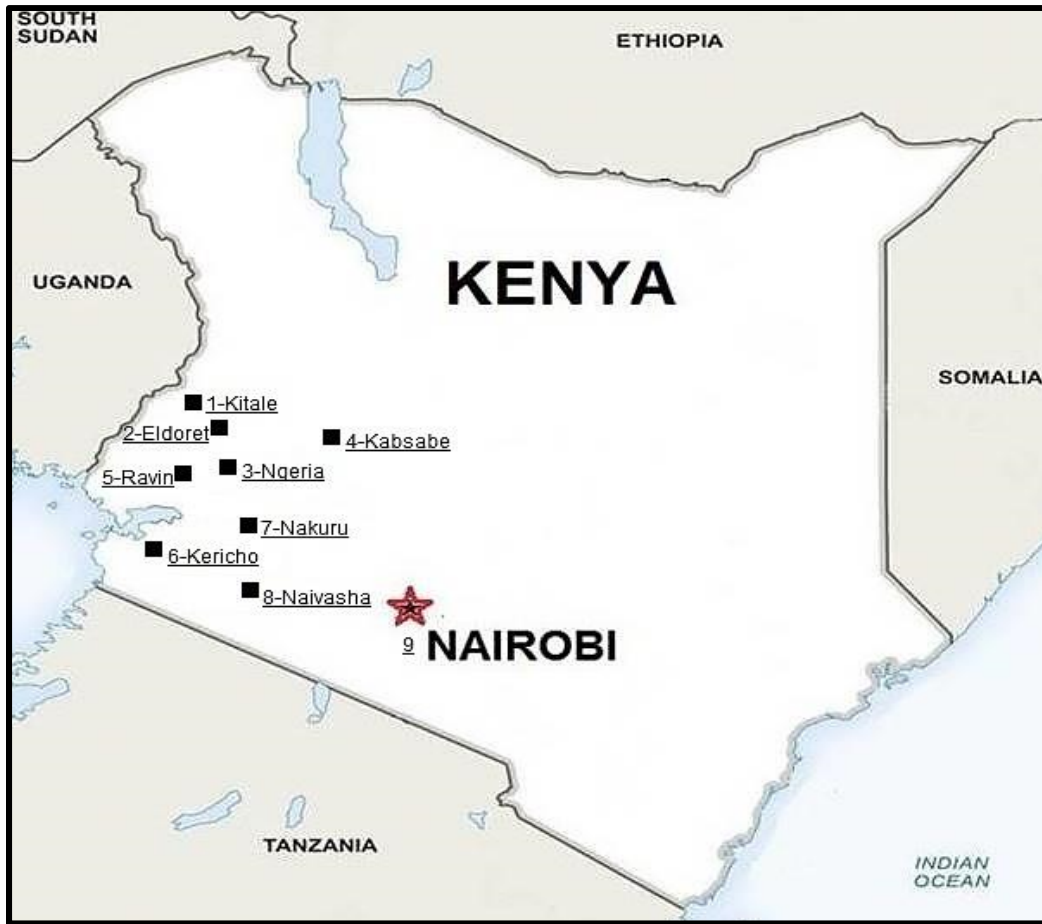

International Reconciliation Ministries

www.newlifeirm.org

<http://arlenetatum.blogspot.com>

Rev. Arlene Tatum

2018 Mission Trip Dec. 18, 2018 – Jan. 30, 2019

Ministry Partners,

Dec. 2018

As you can see I leave for Uganda on Dec. 18th with an extremely busy schedule through Jan. 30, 2019. Please pray for: Open hearts for the Gospel, favor with everyone we meet, travel safety, good health for the team and for me plus strength and stamina as I share in church crusades and 38 prison crusades.

2018 Final Proposed Kenya Itinerary

Date	Day	Map Number	Location	Date	Day	Map Number	Location
Jan. 14	Mon.	1	Travel to Kitale, Kenya - p.m.	Jan. 21	Mon.	6	Kericho women Prison p.m.
Jan. 15	Tues.	2	Eldoret Main Prison	Jan. 22	Tues.	7	Nakuru Main Prison
Jan. 16	Wed.	2	Eldoret Women's Prison	Jan. 23	Wed.	7	Nakuru women Prison
Jan. 17	Thur.	3	Ngeria Prison Farm Prison a.m.	Jan. 24	Thur	8	Naivasha Max. Security
		4	Kabsabet Medium p.m.	Jan. 25	Fri	8	Langent Women's Maxim Security Prison
Jan. 18	Fri.	4	Kapsabet Women's Prisons	Jan. 26	Sat.	9	Travel to Nairobi
Jan. 19	Sat.	5	Ravin Prison	Jan. 27	Sun.	9	Church & Packing Up Day
Jan. 20	Sun.	6	Kericho Main Prison	Jan. 28	Mon.	9	Depart Kenya
Jan. 21	Mon.	6	Kericho Annexe Prison a.m.	Jan. 29	Tues.		Arrive Home