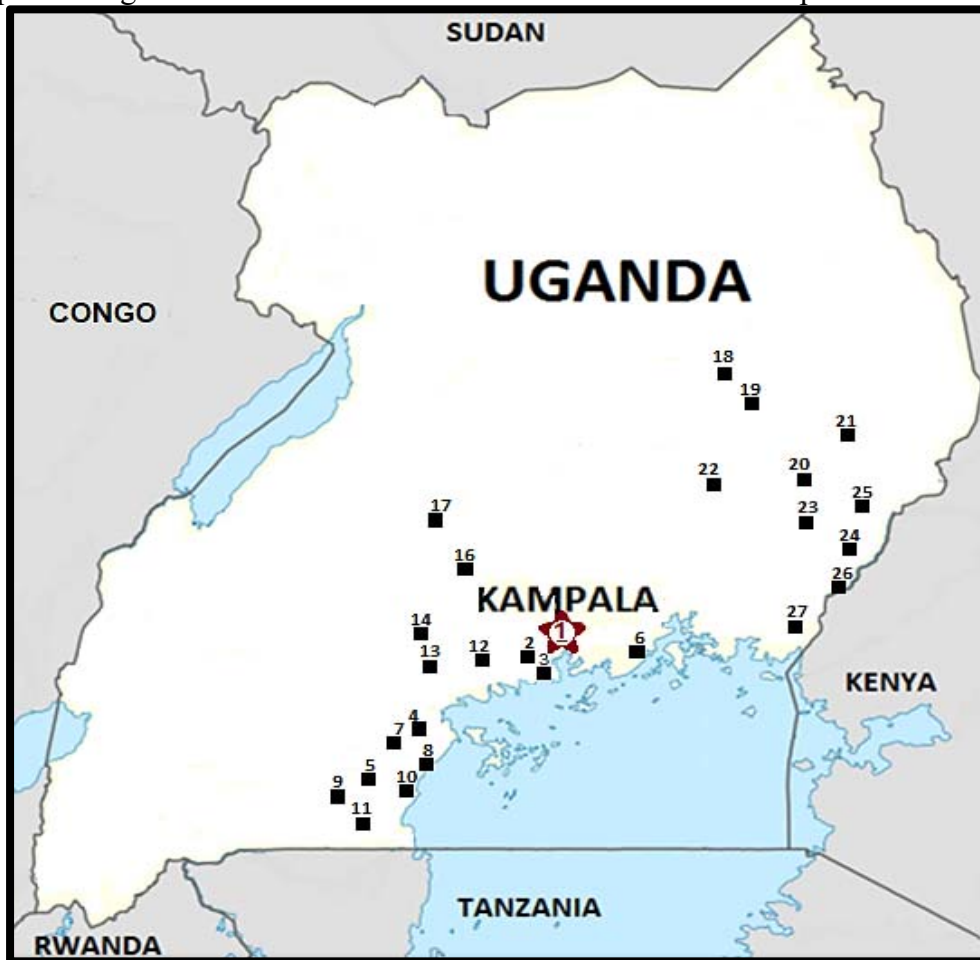

International Reconciliation Ministries

www.newlifeirm.org

<http://arlenetatum.blogspot.com>

Rev. Arlene Tatum

2018 Mission Trip Dec. 18, 2018 – Jan. 30, 2019

Ministry Partners,

Dec. 2018

As you can see I leave for Uganda on Dec. 18th with an extremely busy schedule through Jan. 30, 2019. Please pray for: Open hearts for the Gospel, favor with everyone we meet, travel safety, good health for the team and for me plus strength and stamina as I share in church crusades and 38 prison crusades.

2018 Final Proposed Kenya Itinerary

Date	Day	Map Number	Location	Date	Day	Map Number	Location
Jan. 14	Mon.	1	Travel to Kitale, Kenya - p.m.	Jan. 21	Mon.	6	Kericho women Prison p.m.
Jan. 15	Tues.	2	Eldoret Main Prison	Jan. 22	Tues.	7	Nakuru Main Prison
Jan. 16	Wed.	2	Eldoret Women's Prison	Jan. 23	Wed.	7	Nakuru women Prison
Jan. 17	Thur.	3	Ngeria Prison Farm Prison a.m.	Jan. 24	Thur	8	Naivasha Max. Security
		4	Kabsabet Medium p.m.	Jan. 25	Fri	8	Langent Women's Maxim Security Prison
Jan. 18	Fri.	4	Kapsabet Women's Prisons	Jan. 26	Sat.	9	Travel to Nairobi
Jan. 19	Sat.	5	Ravin Prison	Jan. 27	Sun.	9	Church & Packing Up Day
Jan. 20	Sun.	6	Kericho Main Prison	Jan. 28	Mon.	9	Depart Kenya
Jan. 21	Mon.	6	Kericho Annexe Prison a.m.	Jan. 29	Tues.		Arrive Home